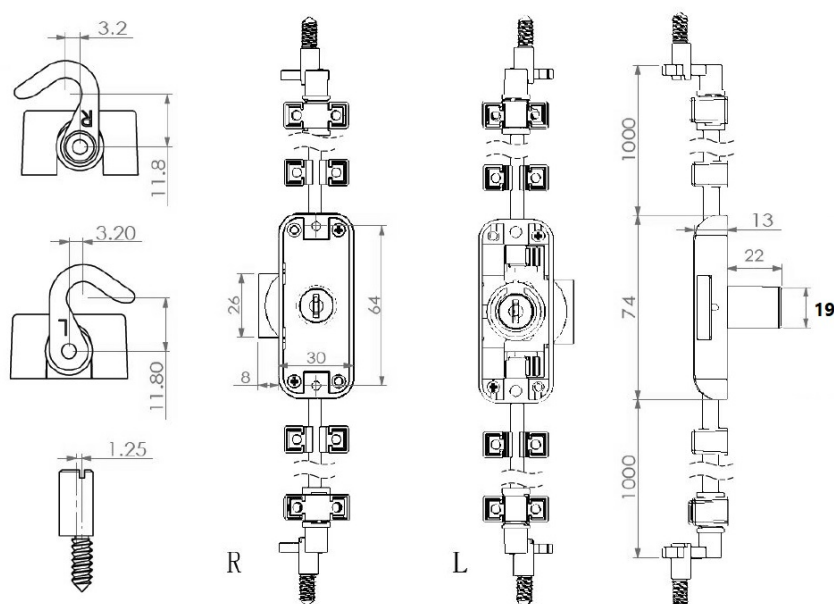

PRODUCT SHEET

Description:

Rotary Bar Lock 922, $\varnothing 19 \times 22 \text{mm}$, RH, NPL, HCK SISO, KA D20, No Bars But W/Accessories, W/Eccentric Locking Bolt, 3-way, 15mm, Backset

Item number:

14.05.288-5

Units	Box	Carton	HS Code	Barcode
Pcs.	8	80	8301300000	
				5704866459938

SISO A/S

Mileparken 11
DK-2740 Skovlunde
Denmark
VAT: DK 24786013

Phone +45 45 830 900

www.siso.dk
siso@siso.dk

Danske Bank
Nytorv Branch
Copenhagen
SWIFT: DABADKKK

Account no.
4180 3112 112936
IBAN Account
DK7230003112112936