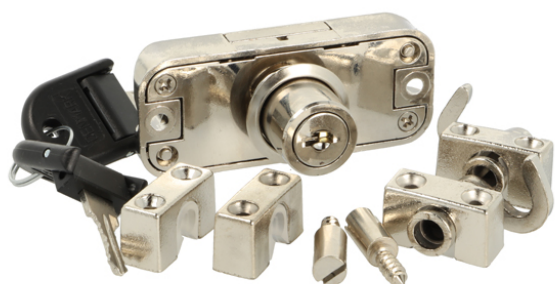

PRODUCT SHEET

Description:

Rotary Bar Lock 922, $\varnothing 19 \times 22 \text{mm}$, RH, NPL, HCK SISO, KA D20, No Bars But W/Accessories, W/Eccentric Locking Bolt, 3-way, 15mm, Backset

Item number:

14.05.288-5

Units	Box	Carton	HS Code	Barcode
Pcs.	8	80	8301300000	
				5704866459938

SISO A/S

Mileparken 11
DK-2740 Skovlunde
Denmark
VAT: DK 24786013

Phone +45 45 830 900

www.siso.dk
siso@siso.dk

Danske Bank
Nytorv Branch
Copenhagen
SWIFT: DABADKKK

Account no.
4180 3112 112936
IBAN Account
DK7230003112112936